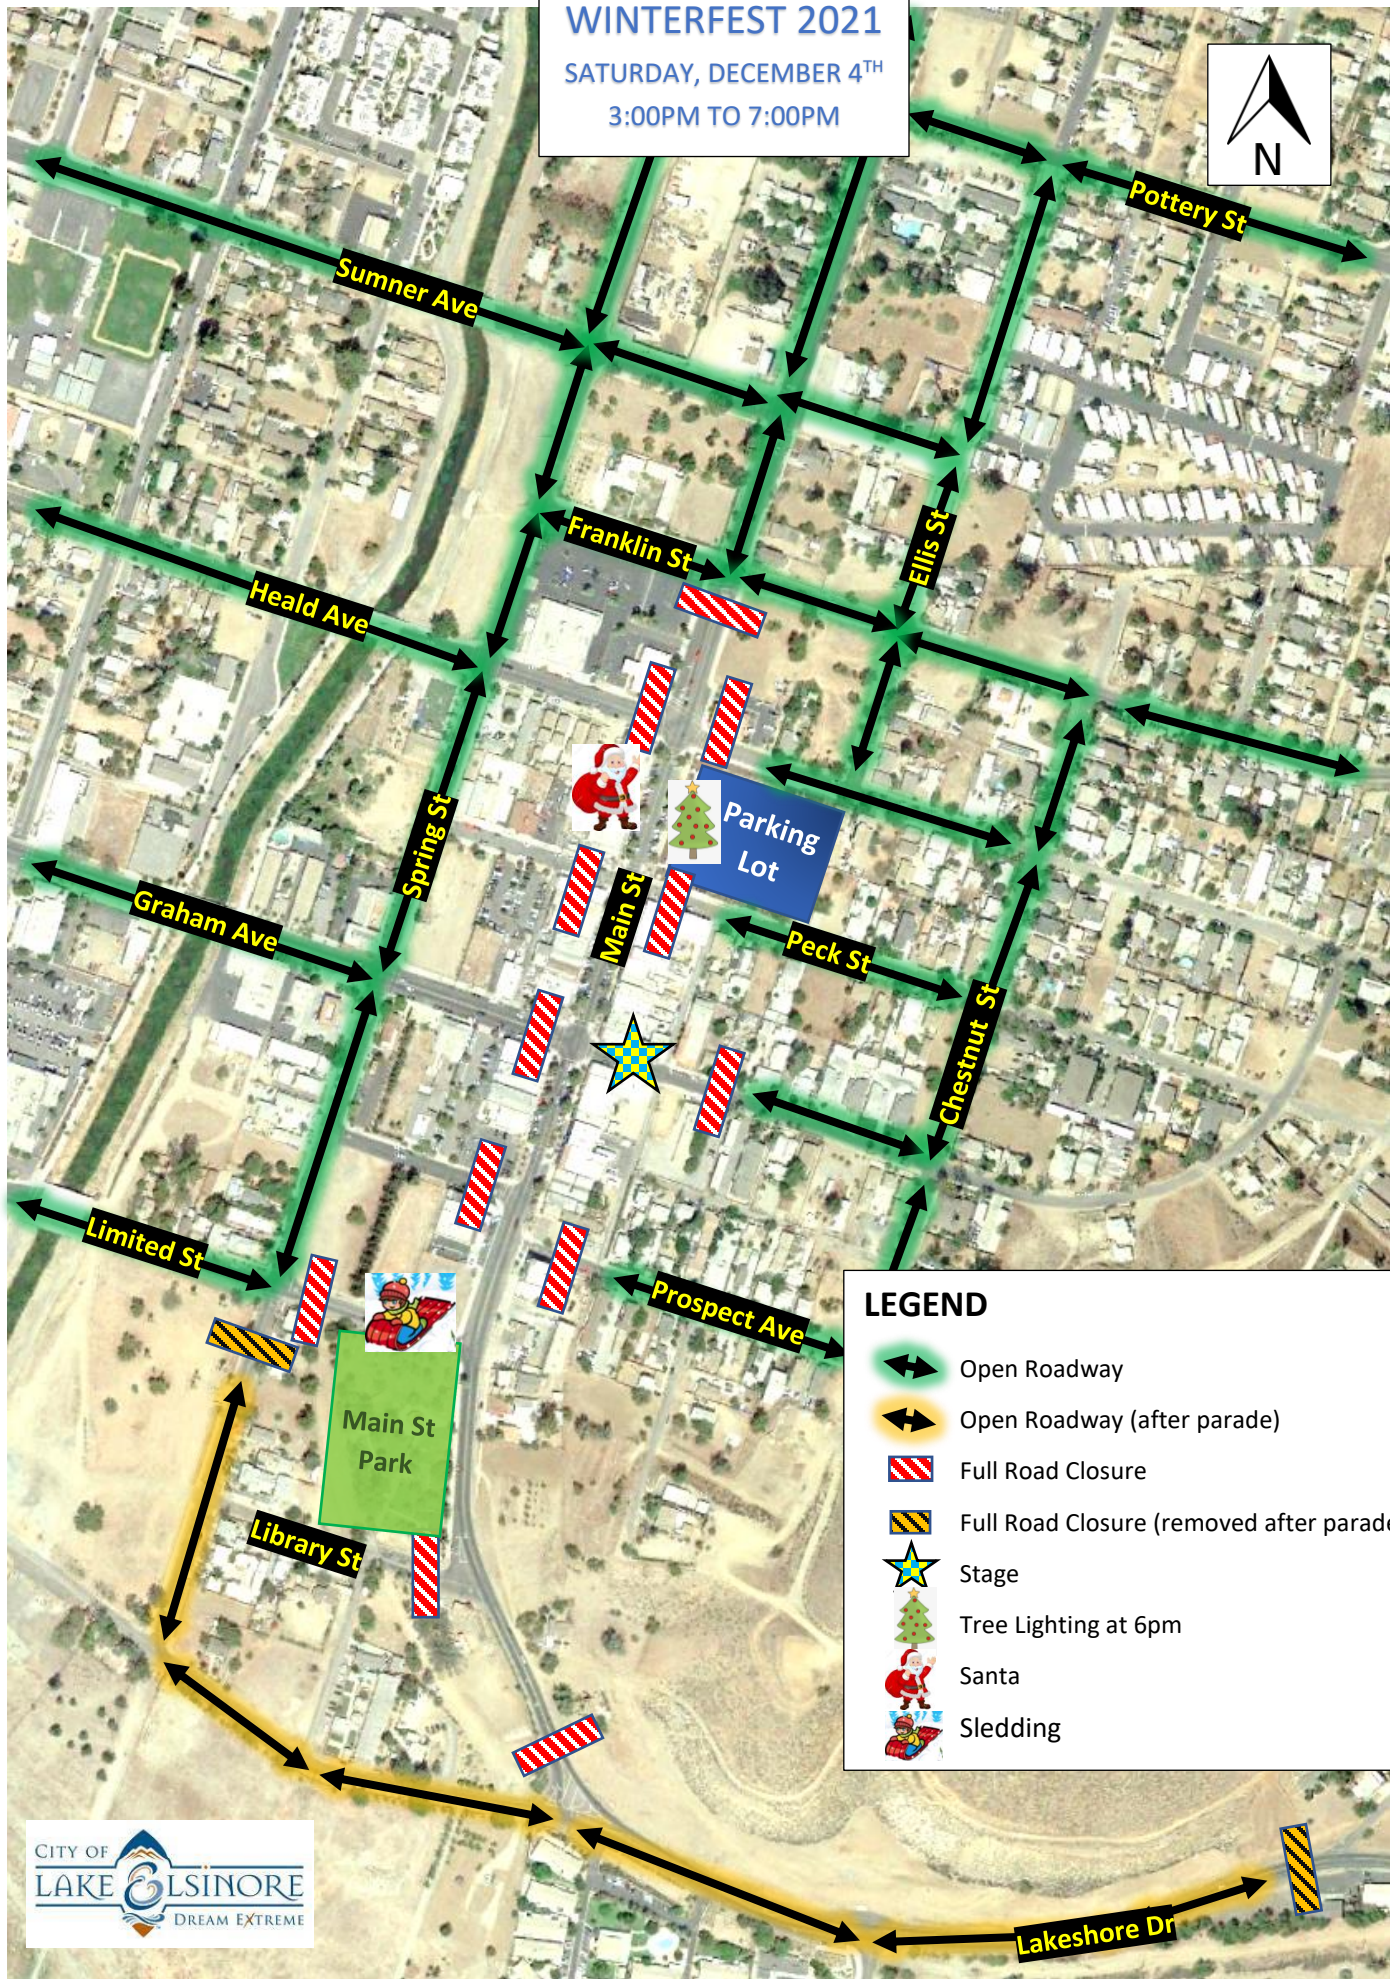

WINTERFEST 2021

SATURDAY, DECEMBER 4TH

3:00PM TO 7:00PM

LEGEND

- Open Roadway
- Open Roadway (after parade)
- Full Road Closure
- Full Road Closure (removed after parade)
- Stage
- Tree Lighting at 6pm
- Santa
- Sledding